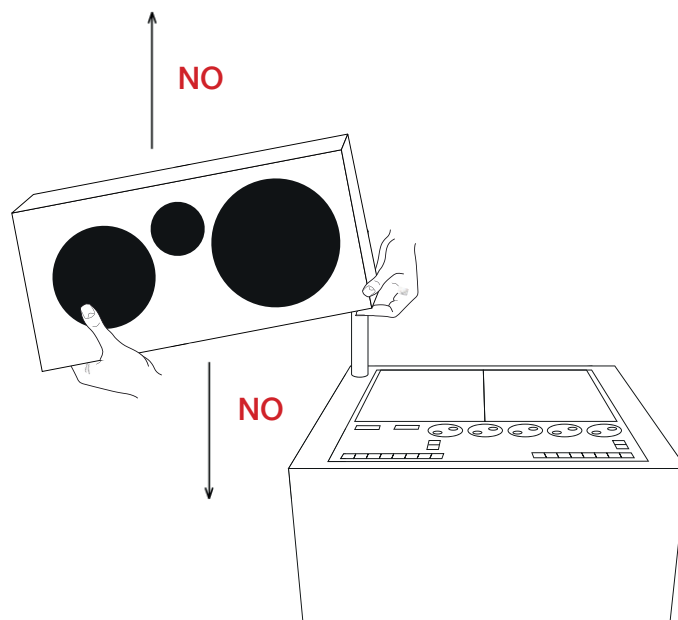

rr231

english

**Loudspeakers
installation /
uninstallation**

Loudspeakers installation / uninstalation

- To install the speakers on the central body, carefully slide the speakers onto the sticks and accompany their descent with your hands, keeping them parallel to the piece of furniture. **Any other method is incorrect and can damage both the speaker and the central body.**
- To uninstal the speakers from the central body, you must only pull the speaker upwards. **Any other gesture can damage both the speaker and the central body.**
- **Do not place weights on the loudspeakers.**